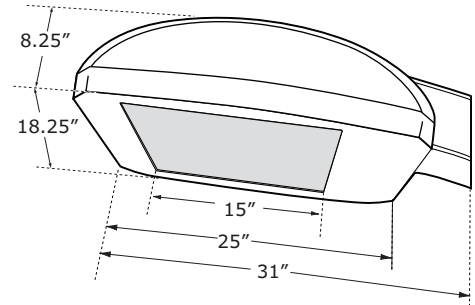

RD104 LAMPING TABLE

MH	CMH	EMH	ICE	QL	IT	LED
[1]175	[1]60	[1]210	[1]70	[1]85	[1]100	20
[1]250	[1]90	[1]315	[1]100	[1]165	[1]120	30
[1]400	[1]140		[1]150			40
			[1]200			60

SPECIFICATIONS

- DOOR — Removable Door Assembly
- GASKETING — Silicone foam gasket included.
- HARDWARE — Complete Stainless Steel external hardware.
- HOUSING — Two pieces precise heavy duty die casting aluminum powder coating finished.
- LAMP — [MH] Metal Halide, [EMH] Philips Elite™ Ceramic Metal Halide and [CMH] Philips CosmoPolis™ Ceramic Metal Halide; [QL] QL Induction, [ICE] Osram® ICE and [IT] Tubular Induction; [LED] Light Emitting Diode.
- LENS — Heat and Impact resistant tempered glass lens.
- MOUNTING — 4" Square Pole Mount Standard. Optional Adapters for Round Post [SARP or TARP] or Wall Mount [W].
- LABELS — **UL/ULC LISTED** Suitable for wet locations.
- REFLECTOR — Segmented aluminum designed reflector for the best light efficiency.

SUBMITTAL INFORMATION

Project: _____

Location: _____

Catalog No.: _____

Fixture Type: _____