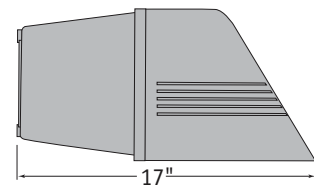

FULL CUT-OFF

FC103 Series

FULL CUT_OFF WALL MOUNT
Indoor/Outdoor — FL, LED, HID

Table with columns for SERIES, SIZE, LIGHT DISTRIBUTION, LAMP TYPE, VOLTAGE, BALLAST, FINISH, and OPTIONS.

FC103 LAMPING TABLE with columns for model, lamp type, and wattage.

SPECIFICATIONS

Superb combination of classic styling, spec-grade construction, and energy-efficient illumination.

- BACKPLATE — Cast aluminum.
• BALLAST — 120 or 277 Volt, extreme temp range
• FINISH — oven baked Polyester Powder Coat.
• GASKETING — High temperature black EPDM
• HOUSING — Heavy wall cast aluminum
• LAMP — [DBX] Double Biax, [TBX] Triple Biax
• LENS — Standard Clear Tempered Glass.
• LENS FASTENERS — Stainless steel tamperproof screws
• LABELS — UL/ULC listed, Suitable For Wet Location.
• REFLECTOR — [032 Prescription] Specular Aluminum
• SOCKET — Plug-In Type.