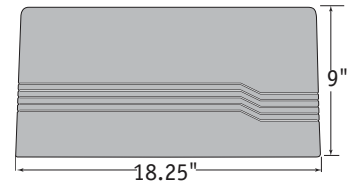

FULL CUT-OFF

FC103 Series

FULL CUT_OFF WALL MOUNT
Indoor/Outdoor — FL, LED, HID

Table with columns for SERIES, SIZE, LIGHT DISTRIBUTION, LAMP TYPE, VOLTAGE, BALLAST, FINISH, and OPTIONS.

FC103 LAMPING TABLE with columns for model, lamp type, and wattage.

SPECIFICATIONS

Superb combination of classic styling, spec-grade construction, and energy-efficient illumination.

- BACKPLATE — Cast aluminum.
• BALLAST — 120 or 277 Volt, extreme temp range
• FINISH — oven baked Polyester Powder Coat.
• GASKETING — High temperature black EPDM
• HOUSING — Heavy wall cast aluminum
• LAMP — [DBX] Double Biax, [TBX] Triple Biax
• LENS — Standard Clear Tempered Glass.
• LENS FASTENERS — Stainless steel tamperproof screws
• LABELS — UL/ULC listed, Suitable For Wet Location.
• REFLECTOR — [032 Prescription] Specular Aluminum
• SOCKET — Plug-In Type.