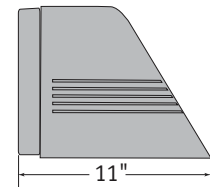

FULL CUT-OFF

FC103 Series

FULL CUT_OFF WALL MOUNT
Indoor/Outdoor — FL, LED, HID

Table with columns for SERIES, SIZE, LIGHT DISTRIBUTION, LAMP TYPE, VOLTAGE, BALLAST, FINISH, and OPTIONS.

FC103 LAMPING TABLE with columns for model, lamp type, and wattage.

SPECIFICATIONS

Superb combination of classic styling, spec-grade construction, and energy-efficient illumination.

- BACKPLATE — Cast aluminum.
  • BALLAST — 120 or 277 Volt, extreme temp range
  • FINISH — oven baked Polyester Powder Coat.
  • GASKETING — High temperature black EPDM
  • HOUSING — Heavy wall cast aluminum
  • LAMP — [DBX] Double Biax, [TBX] Triple Biax
  • LENS — Standard Clear Tempered Glass.
  • LENS FASTENERS — Stainless steel tamperproof screws
  • LABELS — UL/ULC listed, Suitable For Wet Location.
  • REFLECTOR — [032 Prescription] Specular Aluminum
  • SOCKET — Plug-In Type.

SUBMITTAL INFORMATION
Project: _____
Location: _____
Catalog No.: _____
Fixture Type: _____