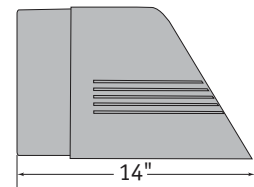

FULL CUT-OFF

FC103 Series

FULL CUT_OFF WALL MOUNT
Indoor/Outdoor — FL, LED, HID

Table with columns for SERIES, SIZE, LIGHT DISTRIBUTION, LAMP TYPE, VOLTAGE, BALLAST, FINISH, and OPTIONS.

FC103 LAMPING TABLE with columns for model, lamp type, and wattage.

SPECIFICATIONS

Superb combination of classic styling, spec-grade construction, and energy-efficient illumination.

- BACKPLATE — Cast aluminum.
• BALLAST — 120 or 277 Volt, extreme temp range
• FINISH — oven baked Polyester Powder Coat.
• GASKETING — High temperature black EPDM
• HOUSING — Heavy wall cast aluminum
• LAMP — [DBX] Double Biax, [TBX] Triple Biax
• LENS — Standard Clear Tempered Glass.
• LENS FASTENERS — Stainless steel tamperproof screws
• LABELS — UL/ULC listed, Suitable For Wet Location.
• REFLECTOR — [032 Prescription] Specular Aluminum
• SOCKET — Plug-In Type.