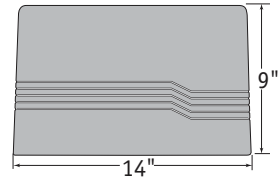

FULL CUT-OFF

FC103 Series

FULL CUT_OFF WALL MOUNT
Indoor/Outdoor — FL, LED, HID

Table with columns for SERIES, SIZE, LIGHT DISTRIBUTION, LAMP TYPE, VOLTAGE, BALLAST, FINISH, and OPTIONS.

FC103 LAMPING TABLE with columns for model, lamp type, and wattage.

SPECIFICATIONS

Superb combination of classic styling, spec-grade construction, and energy-efficient illumination.

- BACKPLATE — Cast aluminum.
• BALLAST — 120 or 277 Volt, extreme temp range
• FINISH — oven baked Polyester Powder Coat.
• GASKETING — High temperature black EPDM
• HOUSING — Heavy wall cast aluminum
• LAMP — [DBX] Double Biax, [TBX] Triple Biax
• LENS — Standard Clear Tempered Glass.
• LENS FASTENERS — Stainless steel tamperproof screws
• LABELS — UL/ULC listed, Suitable For Wet Location.
• REFLECTOR — [032 Prescription] Specular Aluminum
• SOCKET — Plug-In Type.